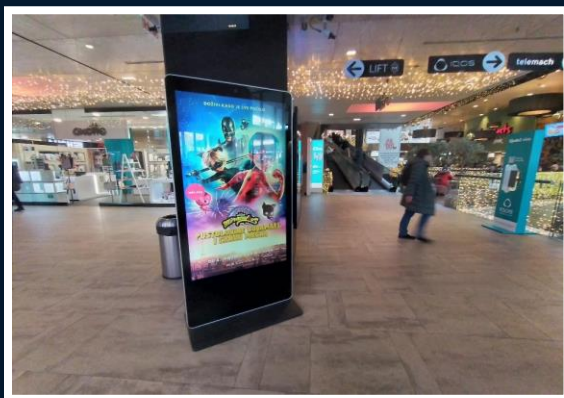

Ploče s dodirnim ekranom imaju ogromne mogućnosti interakcije s posjetiteljima.

I nije štetan našoj planeti

Mi nastojimo da ne uništavamo našu Planetu. Mi smo „**ECO FRIENDLY**“.

A large tablet is positioned vertically in the center-right of the image. The screen of the tablet displays the ScreensON logo, which consists of the text "ScreensON" in a bold, black, sans-serif font, with "smart solutions" in a smaller, lighter font underneath. The logo is centered within a white square frame that has a thin black border. The background of the entire image is a lush, natural scene featuring a waterfall cascading over rocks into a pond with lily pads. A large, leafy tree is on the left side, and a rocky cliff is on the right. The overall atmosphere is serene and eco-friendly.

Recepcija Telemach ulaz

Cordoba ulaz

Imtec garaža ulaz

Garaža -1

Aria Centar Sarajevo

Konzum garaža ulaz

Glavni ulaz

Konzum ulaz stepenice

75 inch

Bingo City Centar

Bingo plus supermarket ulaz

Bingo ulaz stepenice

Alta Shopping Center

Grand Centar Iliđa

Ulaz s strane

Waikiki glavni ulaz