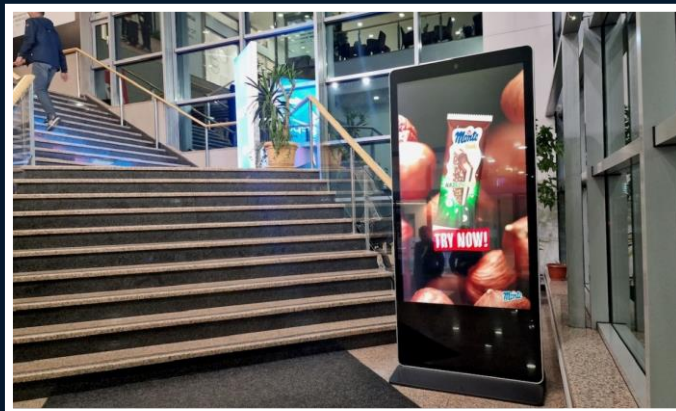

Intershop Bingo Sarajevo