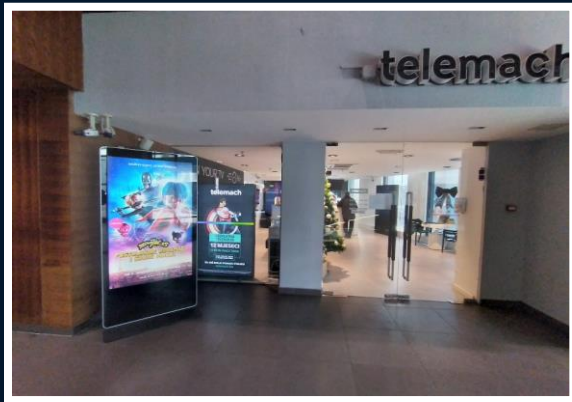

Recepcija Telemach ulaz