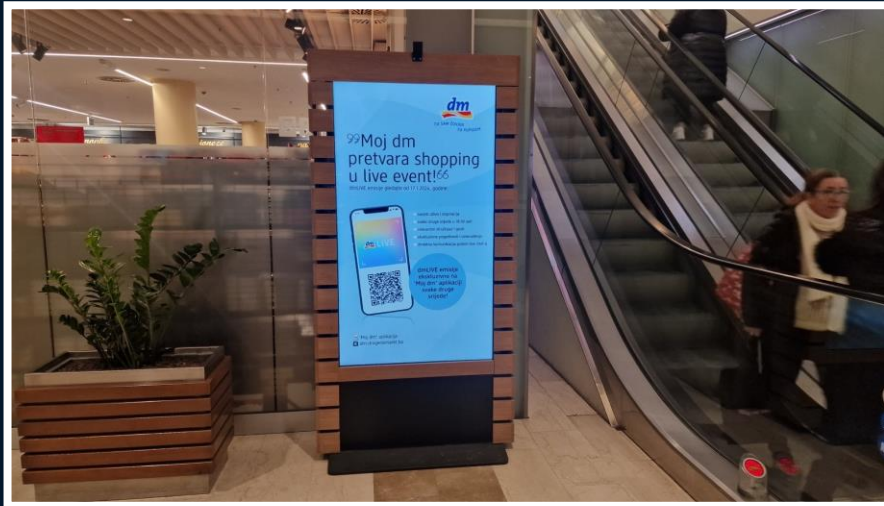

Ploče s dodirnim ekranom imaju ogromne mogućnosti interakcije s posjetiteljima.

I nije štetan našoj planeti

Mi nastojimo da ne uništavamo našu Planetu. Mi smo „**ECO FRIENDLY**“.

A large tablet is positioned vertically in the center-right of the image. The screen of the tablet displays the ScreensON logo, which consists of the text "ScreensON" in a bold, black, sans-serif font, with "smart solutions" in a smaller, lighter font underneath. The logo is centered within a white square frame that has a thin black border. The background of the entire image is a lush, natural scene featuring a waterfall cascading over rocks into a pond with lily pads. A large, leafy tree is on the left side, and a rocky cliff is on the right. The overall atmosphere is serene and eco-friendly.

Recepcija Telemach ulaz

Cordoba ulaz

Imtec garaža ulaz

Garaža -1

Aria Centar Sarajevo

Konzum garaža ulaz

Glavni ulaz

Konzum ulaz stepenice

75 inch

Bingo City Centar

Bingo plus supermarket ulaz

Bingo ulaz stepenice

Alta Shopping Center

Grand Centar Iliđa

Ulaz s strane

Waikiki glavni ulaz