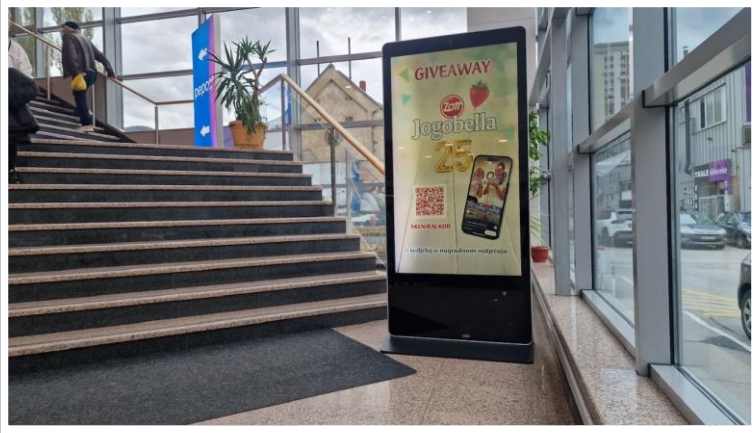

Ploče s dodirnim ekranom imaju ogromne mogućnosti interakcije s posjetiteljima.

I nije štetan našoj planeti

Mi nastojimo da ne uništavamo našu Planetu. Mi smo „**ECO FRIENDLY**“.

A large tablet is positioned vertically in the center-right of the image. The screen of the tablet displays the ScreensON logo, which consists of the text "ScreensON" in a bold, black, sans-serif font, with "smart solutions" in a smaller, lighter font underneath. The logo is centered within a white square frame that has a thin black border. The background of the entire image is a lush, natural scene featuring a waterfall cascading over rocks into a pond with lily pads. A large, leafy tree is on the left side, and a rocky cliff is on the right. The overall atmosphere is serene and eco-friendly.

75 inch

Bingo City Centar

Bingo plus supermarket ulaz

Bingo ulaz stepenice

Alta Shopping Center

Grand Centar Iliđa

Ulaz s strane

Waikiki glavni ulaz

Garaža ulaz

Stepenice ulaz

Intershop Bingo Sarajevo

Restoran Druga Kuća Lora

Prizemlje hol

Kafić ulaz

Parking ulaz

TC Plaza Mostar