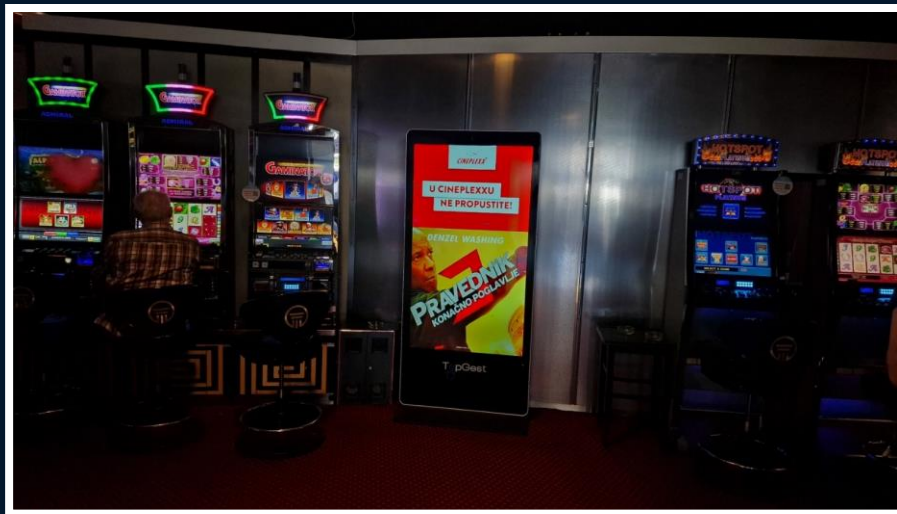

Colosseum Club Sarajevo