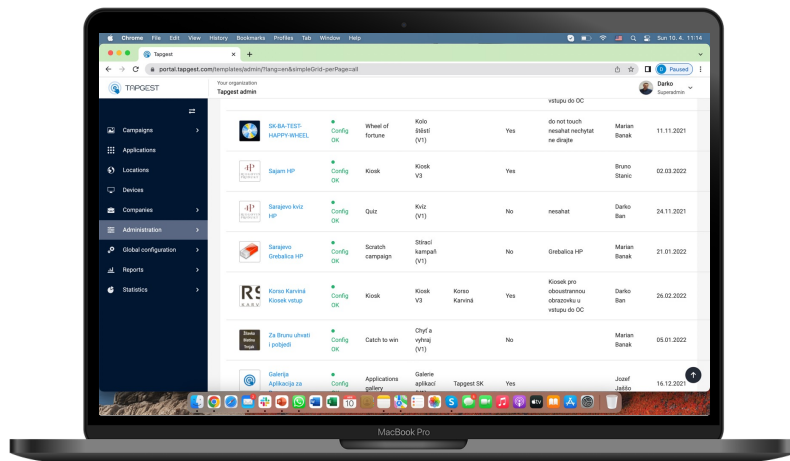

Easy and intuitive online management of all your digital signage hardware.

With our cloud based software you can control and manage all your campaigns, devices, locations and users from anywhere on-line.

Devices & locations management

- Manage and control unlimited devices and locations.
- Design your locations to fit your corporate model (entire shopping centres, or groups of devices within shopping centers, for instance by floors...)
- Connect all your new or your existing digital signage equipment under one application platform and manage all from same place.
- Devices support various modes, such as advertising, info kiosk or gaming devices for events.
- Use our mobile app for remote control and stream in real time, or point to / from device.

User management

- Unlimited number of users supported.
- Provide access with various privileges to your colleagues or your partnering media agency

Scalable applications

- Comes with various default applications (ie. Wheel of Fortune, Kiosk, Quiz, Lottery, and more), fully scalable to your needs.
- Our team can build custom applications based on your requirements, they could be touch or gesture controlled.
- Unlock the full potential and try for instance augmented reality on your device.