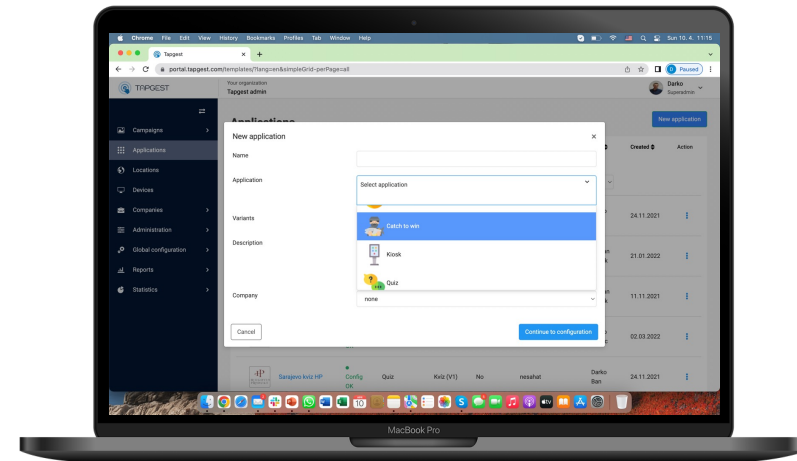

Easy and intuitive online management of all your digital signage hardware.

With our cloud based software you can control and manage all your campaigns, devices, locations and users from anywhere on-line.

- We provide wide range of operating modes for your devices (advertising, info kiosk, games, or combinations), as well as fully scalable and customizable applications.
- Display advertisement, set your own touch or gesture controlled content and enjoy the full potential of your digital signage.

Devices & locations management

- Manage and control unlimited devices and locations.
- Design your locations to fit your corporate model (entire shopping centres, or groups of devices within shopping centers, for instance by floors...)
- Connect all your new or your existing digital signage equipment under one application platform and manage all from same place.
- Devices support various modes, such as advertising, info kiosk or gaming devices for events.
- Use our mobile app for remote control and stream in real time, or point to / from device.

User management

- Unlimited number of users supported.
- Provide access with various privileges to your colleagues or your partnering media agency

Scalable applications

- Comes with various default applications (ie. Wheel of Fortune, Kiosk, Quiz, Lottery, and more), fully scalable to your needs.
- Our team can build custom applications based on your requirements, they could be touch or gesture controlled.
- Unlock the full potential and try for instance augmented reality on your device.