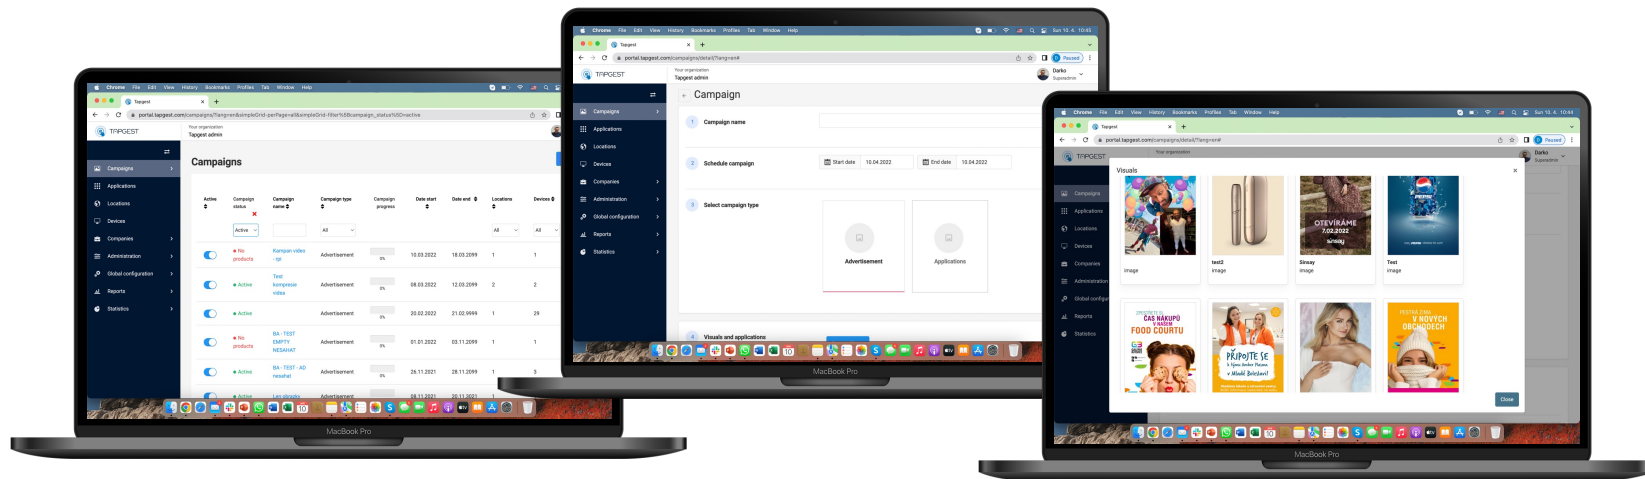

Transport hubs

Information on arrivals and departures, current information on the traffic situation or a simple and clear map of the terminal. All of these are services that we already provide today at busy traffic locations and thus make life easier for thousands of passengers.

Easy and intuitive online management of all your digital signage hardware.

With our cloud based software you can control and manage all your campaigns, devices, locations and users from anywhere on-line.

- We provide wide range of operating modes for your devices (advertising, info kiosk, games, or combinations), as well as fully scalable and customizable applications.
- Display advertisement, set your own touch or gesture controlled content and enjoy the full potential of your digital signage.

Campaign management

- Create campaign which might contain videos, images, interactive applications or combination of all.
- Select screens, upload content, set campaign duration and within few seconds campaign is running