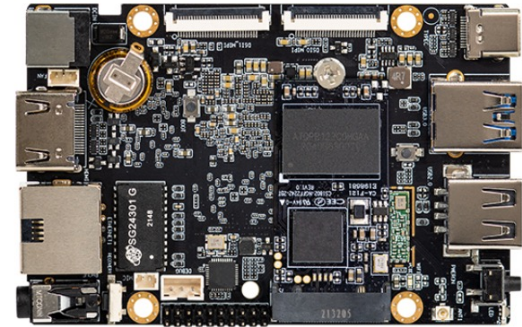

Upgrade of your digital signage

- **Upgrade your digital signage software**, is quick and easy and our software is compatible and runs on many cost effective microcomputers available on the market, either we install directly on your hardware or we recommend you where to purchase new computers that will power up your digital screens.
- We can also provide you, or recommend where to purchase brand new neat digital signage hardware.