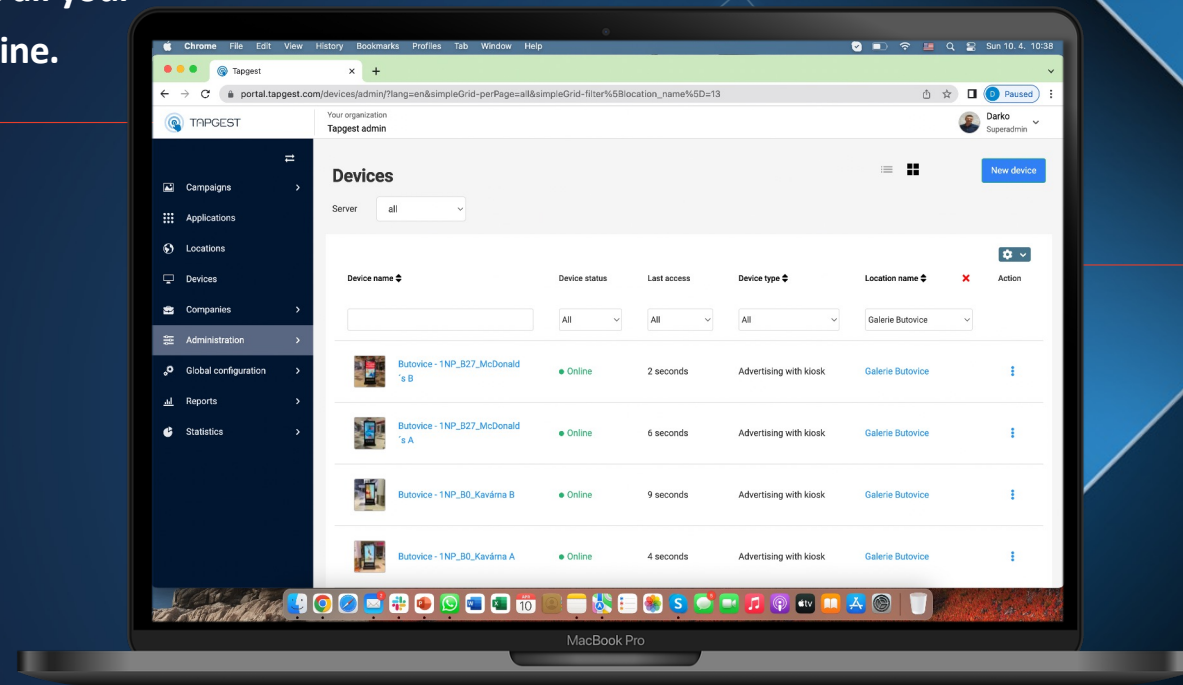

ScreensON
smart solutions

Digital signage software

The only gesture controlled digital signage software with scalable app marketplace that is fully self-serviced.

Screenson

Applicable for any segment

Municipalities, cities, public governments

Transport hubs

Information on arrivals and departures, current information on the traffic situation or a simple and clear map of the terminal. All of these are services that we already provide today at busy traffic locations and thus make life easier for thousands of passengers.

Easy and intuitive online management of all your digital signage hardware.

With our cloud based software you can control and manage all your campaigns, devices, locations and users from anywhere on-line.

- We provide wide range of operating modes for your devices (advertising, info kiosk, games, or combinations), as well as fully scalable and customizable applications.
- Display advertisement, set your own touch or gesture controlled content and enjoy the full potential of your digital signage.