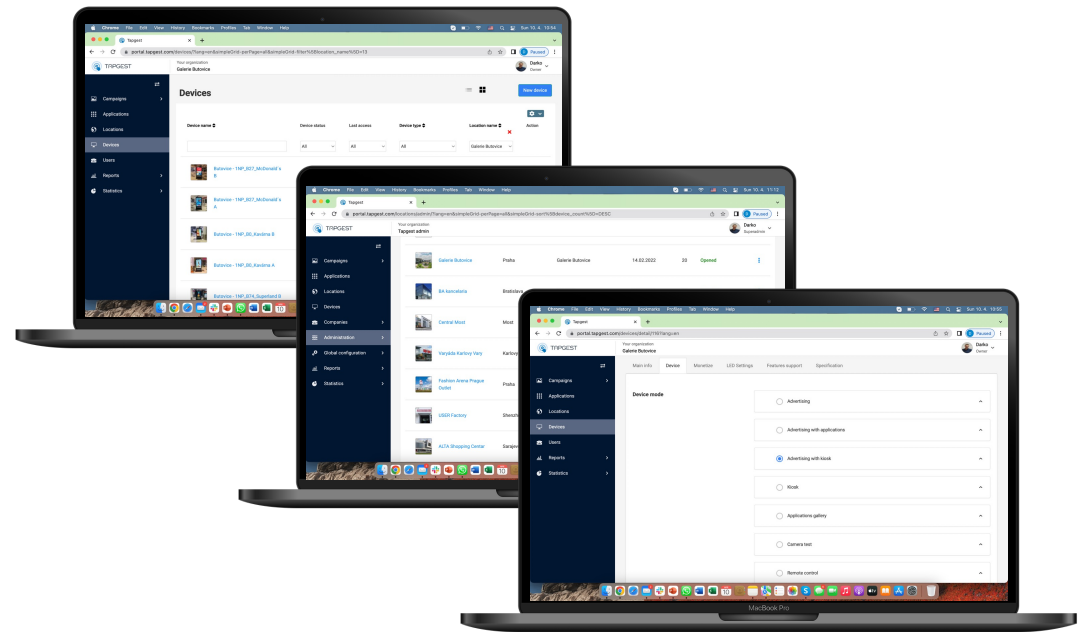

Easy and intuitive online management of all your digital signage hardware.

With our cloud based software you can control and manage all your campaigns, devices, locations and users from anywhere on-line.

- We provide wide range of operating modes for your devices (advertising, info kiosk, games, or combinations), as well as fully scalable and customizable applications.
- Display advertisement, set your own touch or gesture controlled content and enjoy the full potential of your digital signage.

Campaign management

- Create campaign which might contain videos, images, interactive applications or combination of all.
- Select screens, upload content, set campaign duration and within few seconds campaign is running

Devices & locations management

- Manage and control unlimited devices and locations.
- Design your locations to fit your corporate model (entire shopping centres, or groups of devices within shopping centers, for instance by floors...)
- Connect all your new or your existing digital signage equipment under one application platform and manage all from same place.
- Devices support various modes, such as advertising, info kiosk or gaming devices for events.
- Use our mobile app for remote control and stream in real time, or point to / from device.