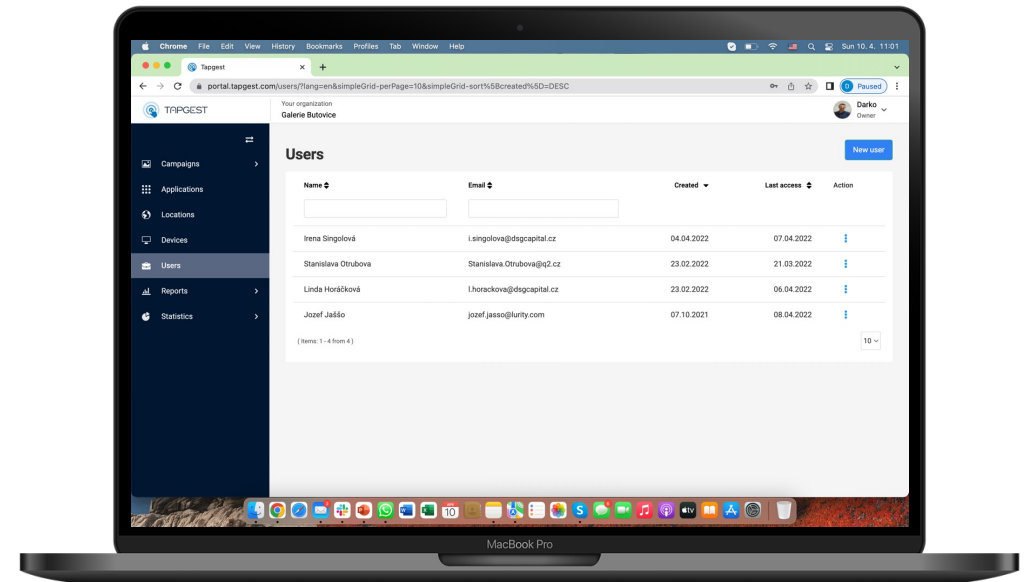

User management

- Unlimited number of users supported.
- Provide access with various privileges to your colleagues or your partnering media agency